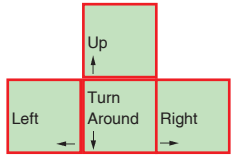

Fahrenheit

deutsches Tastaturlayout / english keyboard layout

- LMB+Move:** swing camera / perform action
- MMB+Move:** first person view
- RMB+Move:** camera switch / turn camera

more keyboard layouts:
keycard.mogelpower.de