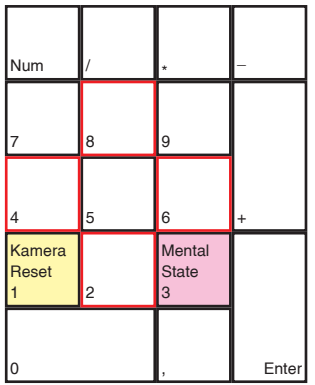

Fahrenheit

deutsches Tastaturlayout / english keyboard layout

- LMB+Move:** swing camera / perform action
- MMB+Move:** first person view
- RMB+Move:** camera switch / turn camera

more keyboard layouts:
keycard.mogelpower.de