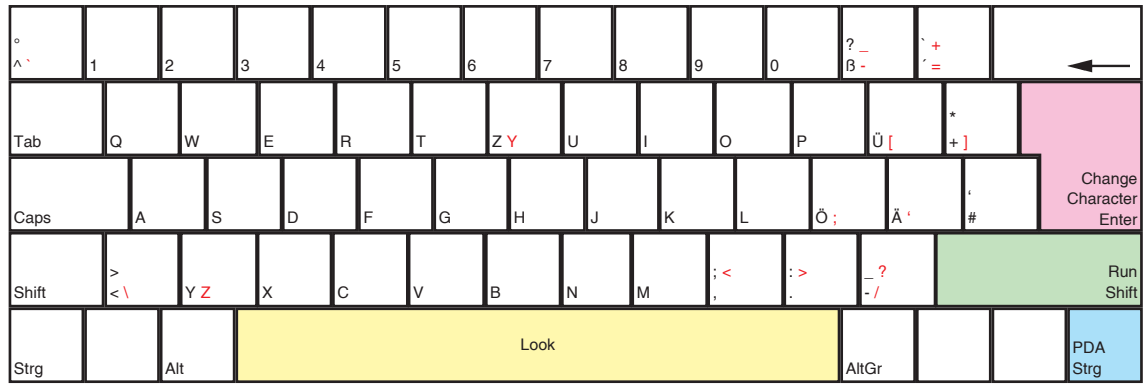

Fahrenheit

deutsches Tastaturlayout / english keyboard layout

- LMB+Move:** swing camera / perform action
- MMB+Move:** first person view
- RMB+Move:** camera switch / turn camera

more keyboard layouts:
keycard.mogelpower.de