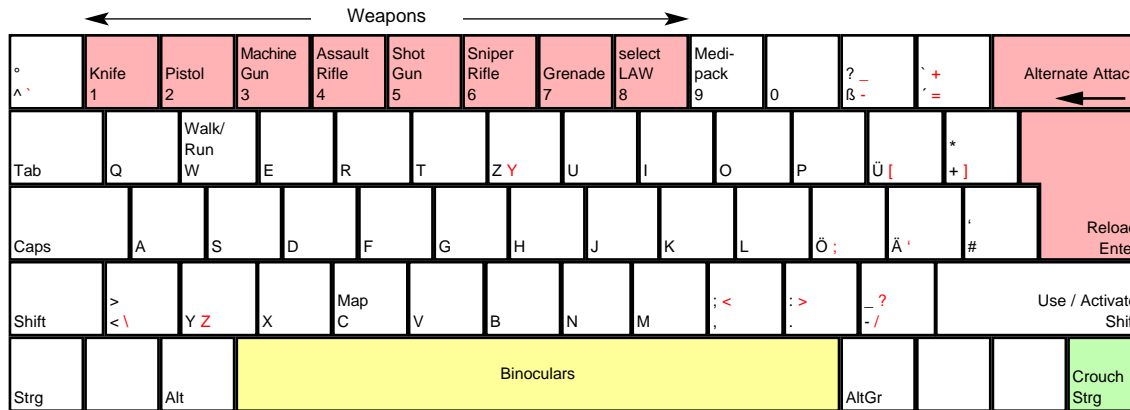

Project I.G.I.

deutsches Tastaturlayout / english keyboard layout

Bewegen: Look Around
LMB: Attack
RMB: Next Weapon