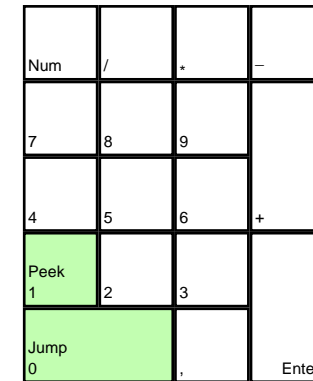

Project I.G.I.

deutsches Tastaturlayout / english keyboard layout

Bewegen: Look Around
LMB: Attack
RMB: Next Weapon