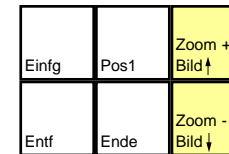

Project I.G.I.

deutsches Tastaturlayout / english keyboard layout

Bewegen: Look Around
LMB: Attack
RMB: Next Weapon