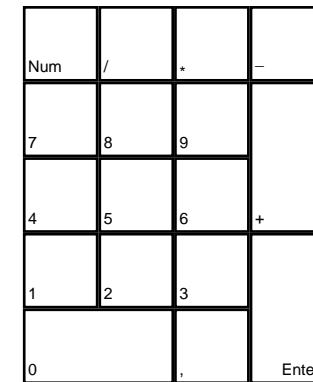

Terminal Velocity

deutsches Tastaturlayout / english keyboard layout

- Stick:** Flight Control
- B1:** Fire Weapon
- B2:** Afterburner
- B3:** Throttle +
- B4:** Throttle -

more keyboard layouts:
keycard.mogelpower.de