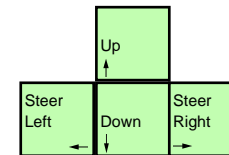

Terminal Velocity

deutsches Tastaturlayout / english keyboard layout

- Stick:** Flight Control
- B1:** Fire Weapon
- B2:** Afterburner
- B3:** Throttle +
- B4:** Throttle -

more keyboard layouts:
keycard.mogelpower.de