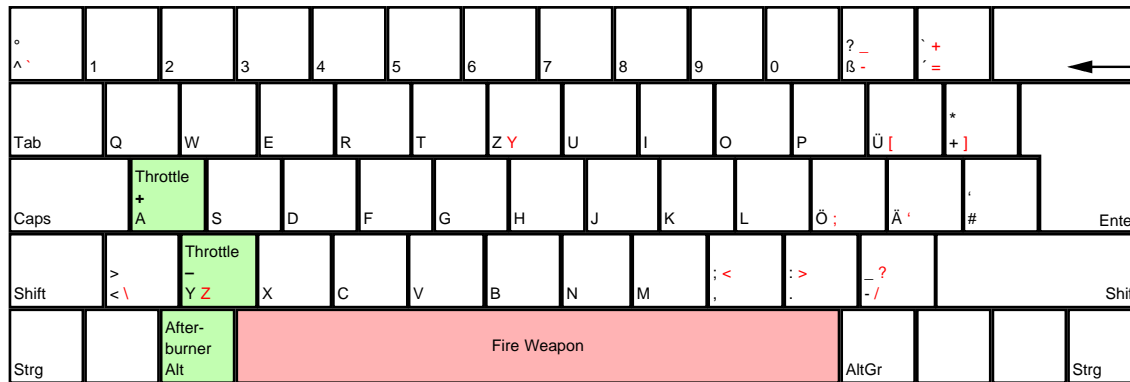

Terminal Velocity

deutsches Tastaturlayout / english keyboard layout

- Stick:** Flight Control
- B1:** Fire Weapon
- B2:** Afterburner
- B3:** Throttle +
- B4:** Throttle -

more keyboard layouts:
keycard.mogelpower.de