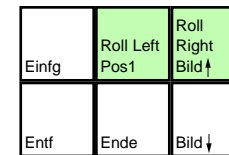

Terminal Velocity

deutsches Tastaturlayout / english keyboard layout

- Stick:** Flight Control
- B1:** Fire Weapon
- B2:** Afterburner
- B3:** Throttle +
- B4:** Throttle -

more keyboard layouts:
keycard.mogelpower.de